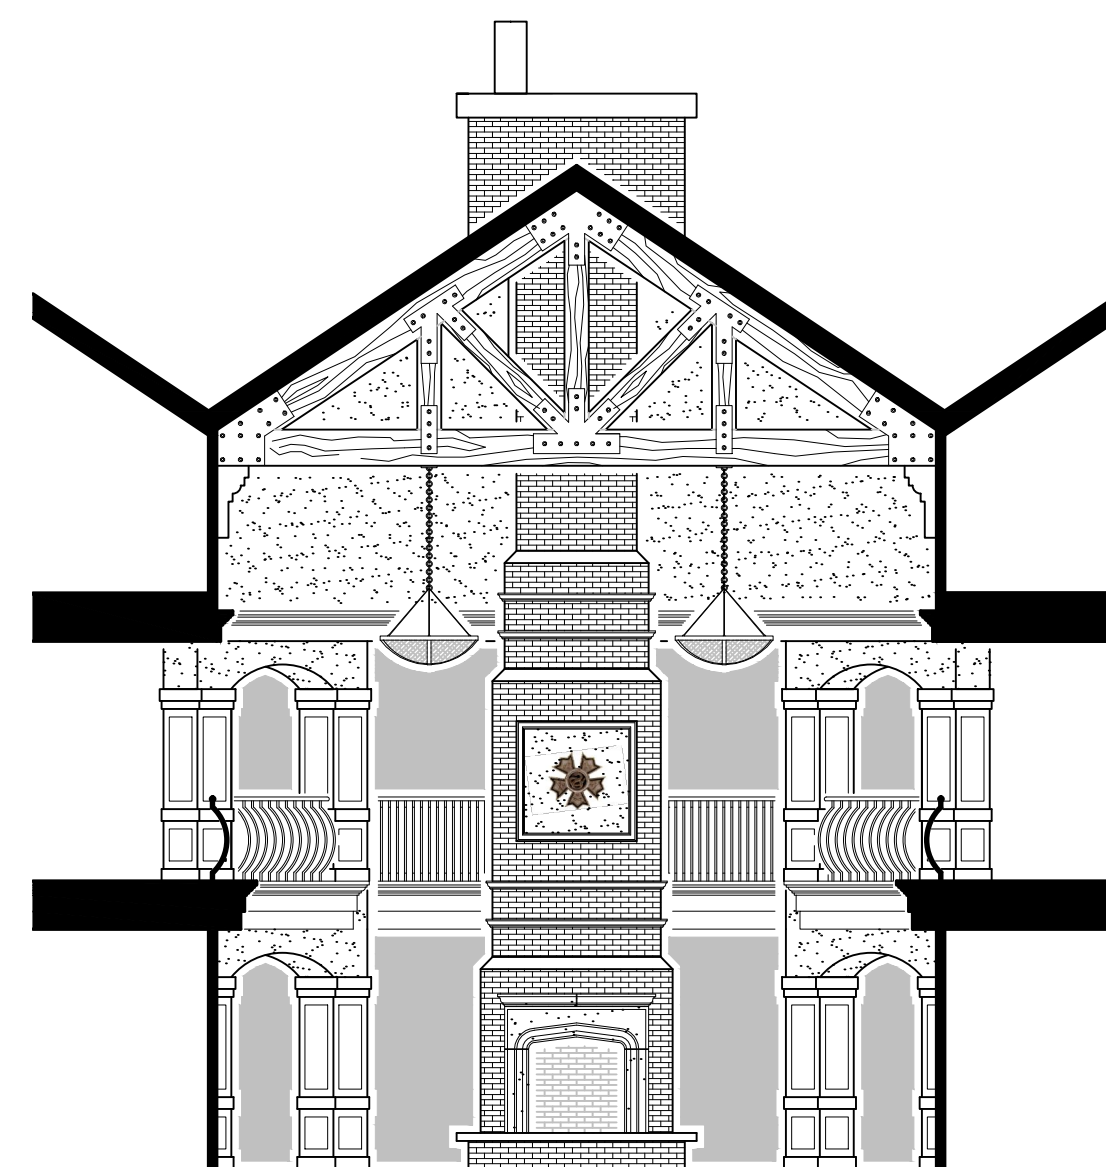

LIBRARY SECTION

SCALE: 1/8" = 1'-0"

LIBRARY SECTION

SCALE: 1/8" = 1'-0"

SIGMA NU FRATERNITY - DELTA EPSILON CHAPTER
UNIVERSITY OF OKLAHOMA

Σ N U **S I G M A N U**

STEVE NEWBY ARCHITECTS
and associates, p.c.

K KRITTENBRINK ARCHITECTURE